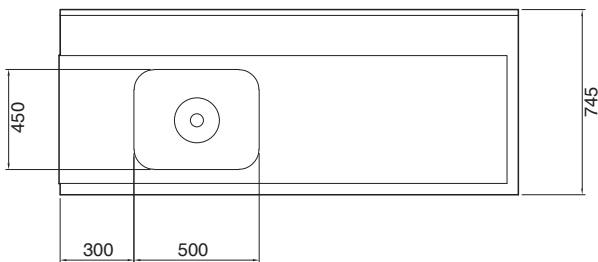

Short Form Specification

Item No.

For hood type dishwashers. Constructed in 304 AISI stainless steel with backsplash mm250h. N. 2 square 40x40mm tubular legs on height-adjustable feet. Bowl size mm500x400x250h with drain hole and strainer. Basket direction: from right to left.

Main Features

- Supplied knocked-down and easy to assemble.
- To be secured to the dishwasher and fitted to the receiving and sorting tables at the other end.
- Plain undershelves and pre-rinse units available as optional accessories.
- Designed for 500x500 mm dishwashing racks.

Construction

- Stainless steel feet 50 mm adjustable in height to ensure that tables drain back into the dishwasher.
- 700x500x300mm bowl available upon request.
- Included splashback to prevent water spatter.
- Deep anti-drip profiles completely folded with lower edge for safe and easy cleaning.
- All surfaces smooth with polished finish.
- 40x40 mm square tubular legs in AISI 304 stainless steel.
- Constructed entirely in 304 AISI stainless steel.

APPROVAL: _____

Front

Side

Top

Key Information:

External dimensions, Width:	
865332 (PTSBHT18R)	1800 mm
External dimensions, Depth:	745 mm
External dimensions, Height:	1170 mm
Net weight:	18 kg
Splashback Dimensions, Height:	300 mm
Basin dimensions:	500x400x300h