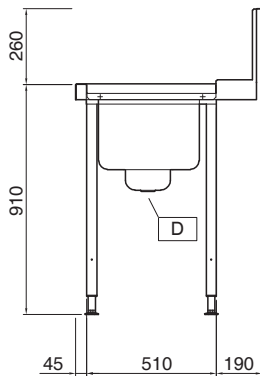

Short Form Specification

Item No.

For hood type dishwashers. Constructed in 304 AISI stainless steel with backsplash mm250h. N. 2 square 40x40mm tubular legs on height-adjustable feet. Bowl size mm500x400x250h with drain hole and strainer. Basket direction: from right to left.

Construction

- Stainless steel feet 50 mm adjustable in height to ensure that tables drain back into the dishwasher.
- 700x500x300mm bowl available upon request.
- Included splashback to prevent water spatter.
- Deep anti-drip profiles completely folded with lower edge for safe and easy cleaning.
- All surfaces smooth with polished finish.
- 40x40 mm square tubular legs in AISI 304 stainless steel.
- Constructed entirely in 304 AISI stainless steel.

Optional Accessories

- DOUBLE HOLE DECK MOUNTED ELBOW OPERATED MIXING TEMP. FAUCET WITH PRE-RINSE UNIT PNC 855379
- DECK MOUNTED MIXING TEMPERATURE PRE-RINSE UNIT PNC 855380
- Wall mounted mixing temperature pre-rinse unit PNC 855381
- Single hole deck mounted mixing temperature pre-rinse unit PNC 855385
- Single hole deck mounted elbow operated mixing temperature faucet with pre-rinse unit PNC 855386
- Single hole deck mounted riser add-on mixing temperature faucet with pre-rinse unit PNC 855389
- Strainer basket for pre-wash table PNC 864068
- Undershelf for dishwasher table, 1800 mm PNC 865354
- Floor fastening kit for 2 square legs PNC 865386
- Single plastic drain syphon 2" for sinks PNC 895313

APPROVAL: _____

Front

Side

Top

Key Information:

External dimensions, Width:	
865332 (PTSBHT18R)	1800 mm
External dimensions, Depth:	745 mm
External dimensions, Height:	1170 mm
Net weight:	18 kg
Splashback Dimensions, Height:	300 mm
Basin dimensions:	500x400x300h