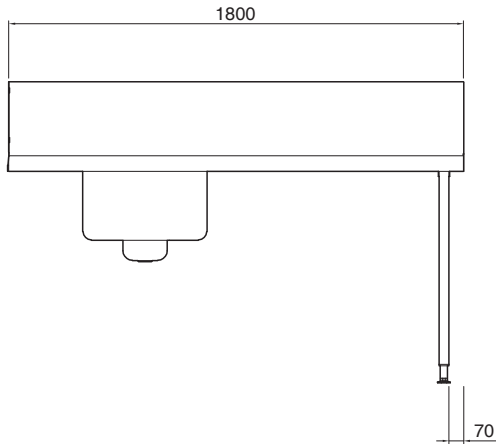

Short Form Specification

Item No.

For hood type dishwashers. Constructed in 304 AISI stainless steel with backsplash mm250h. N. 2 square 40x40mm tubular legs on height-adjustable feet. Bowl size mm500x400x250h with drain hole and strainer. Basket direction: from right to left.

Main Features

- Supplied knocked-down and easy to assemble.
- To be secured to the dishwasher and fitted to the receiving and sorting tables at the other end.
- Plain undershelves and pre-rinse units available as optional accessories.
- Designed for 500x500 mm dishwashing racks.

Construction

- Stainless steel feet 50 mm adjustable in height to ensure that tables drain back into the dishwasher.
- 700x500x300mm bowl available upon request.
- Included splashback to prevent water spatter.
- Deep anti-drip profiles completely folded with lower edge for safe and easy cleaning.
- All surfaces smooth with polished finish.
- 40x40 mm square tubular legs in AISI 304 stainless steel.
- Constructed entirely in 304 AISI stainless steel.

APPROVAL: _____

Front

Side

Top

Key Information:

External dimensions, Width:	
865332 (PTSBHT18R)	1800 mm
External dimensions, Depth:	745 mm
External dimensions, Height:	1170 mm
Net weight:	18 kg
Splashback Dimensions, Height:	300 mm
Basin dimensions:	500x400x300h